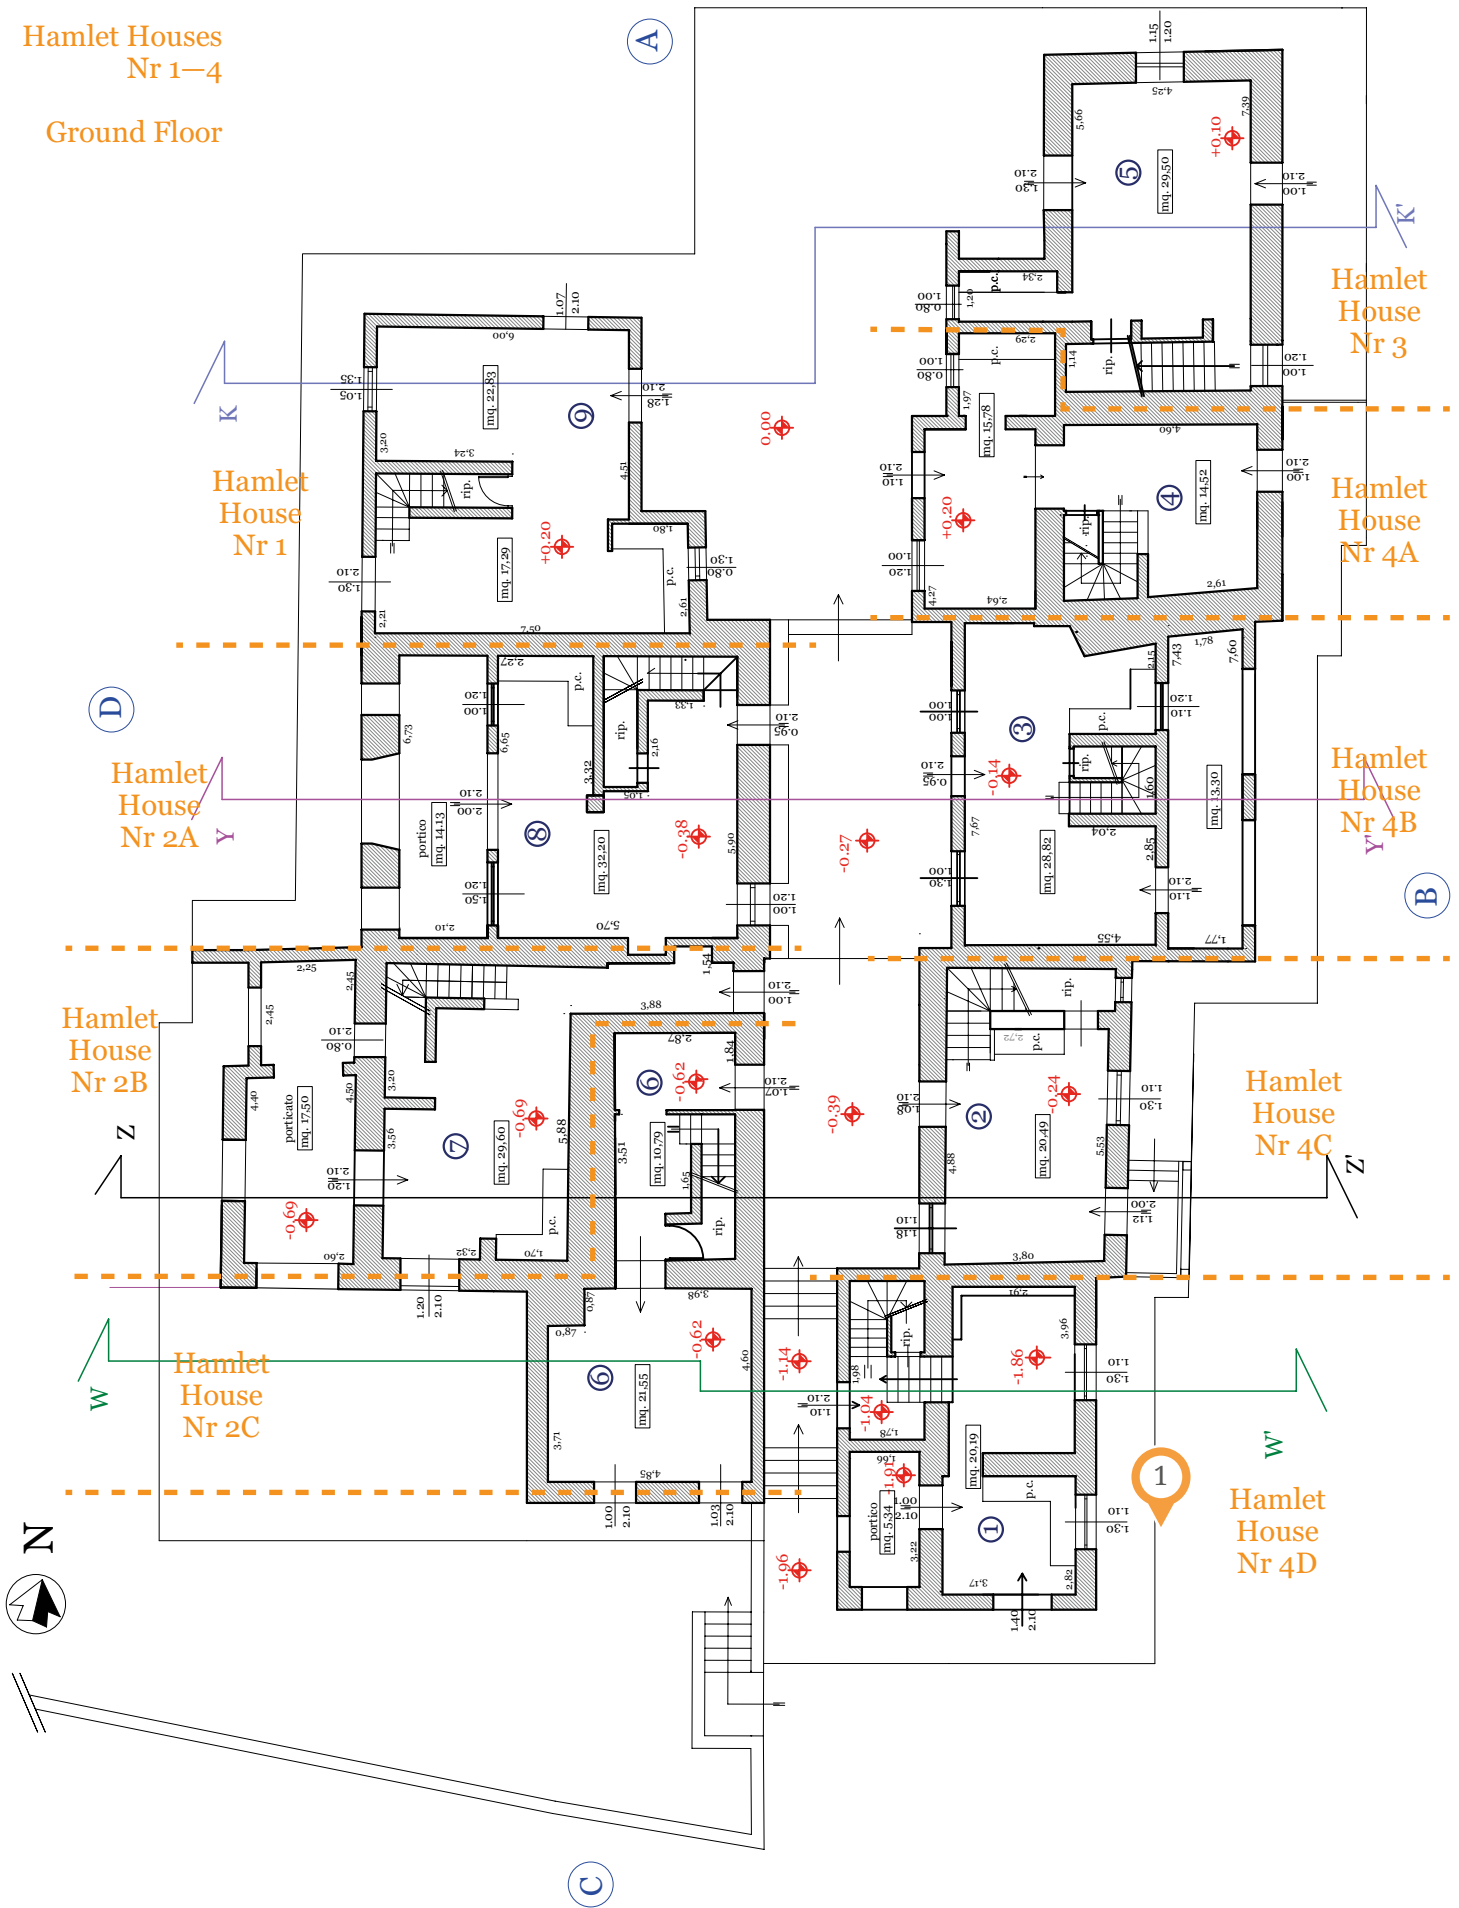

Hamlet Houses
Nr 1-4
Ground Floor