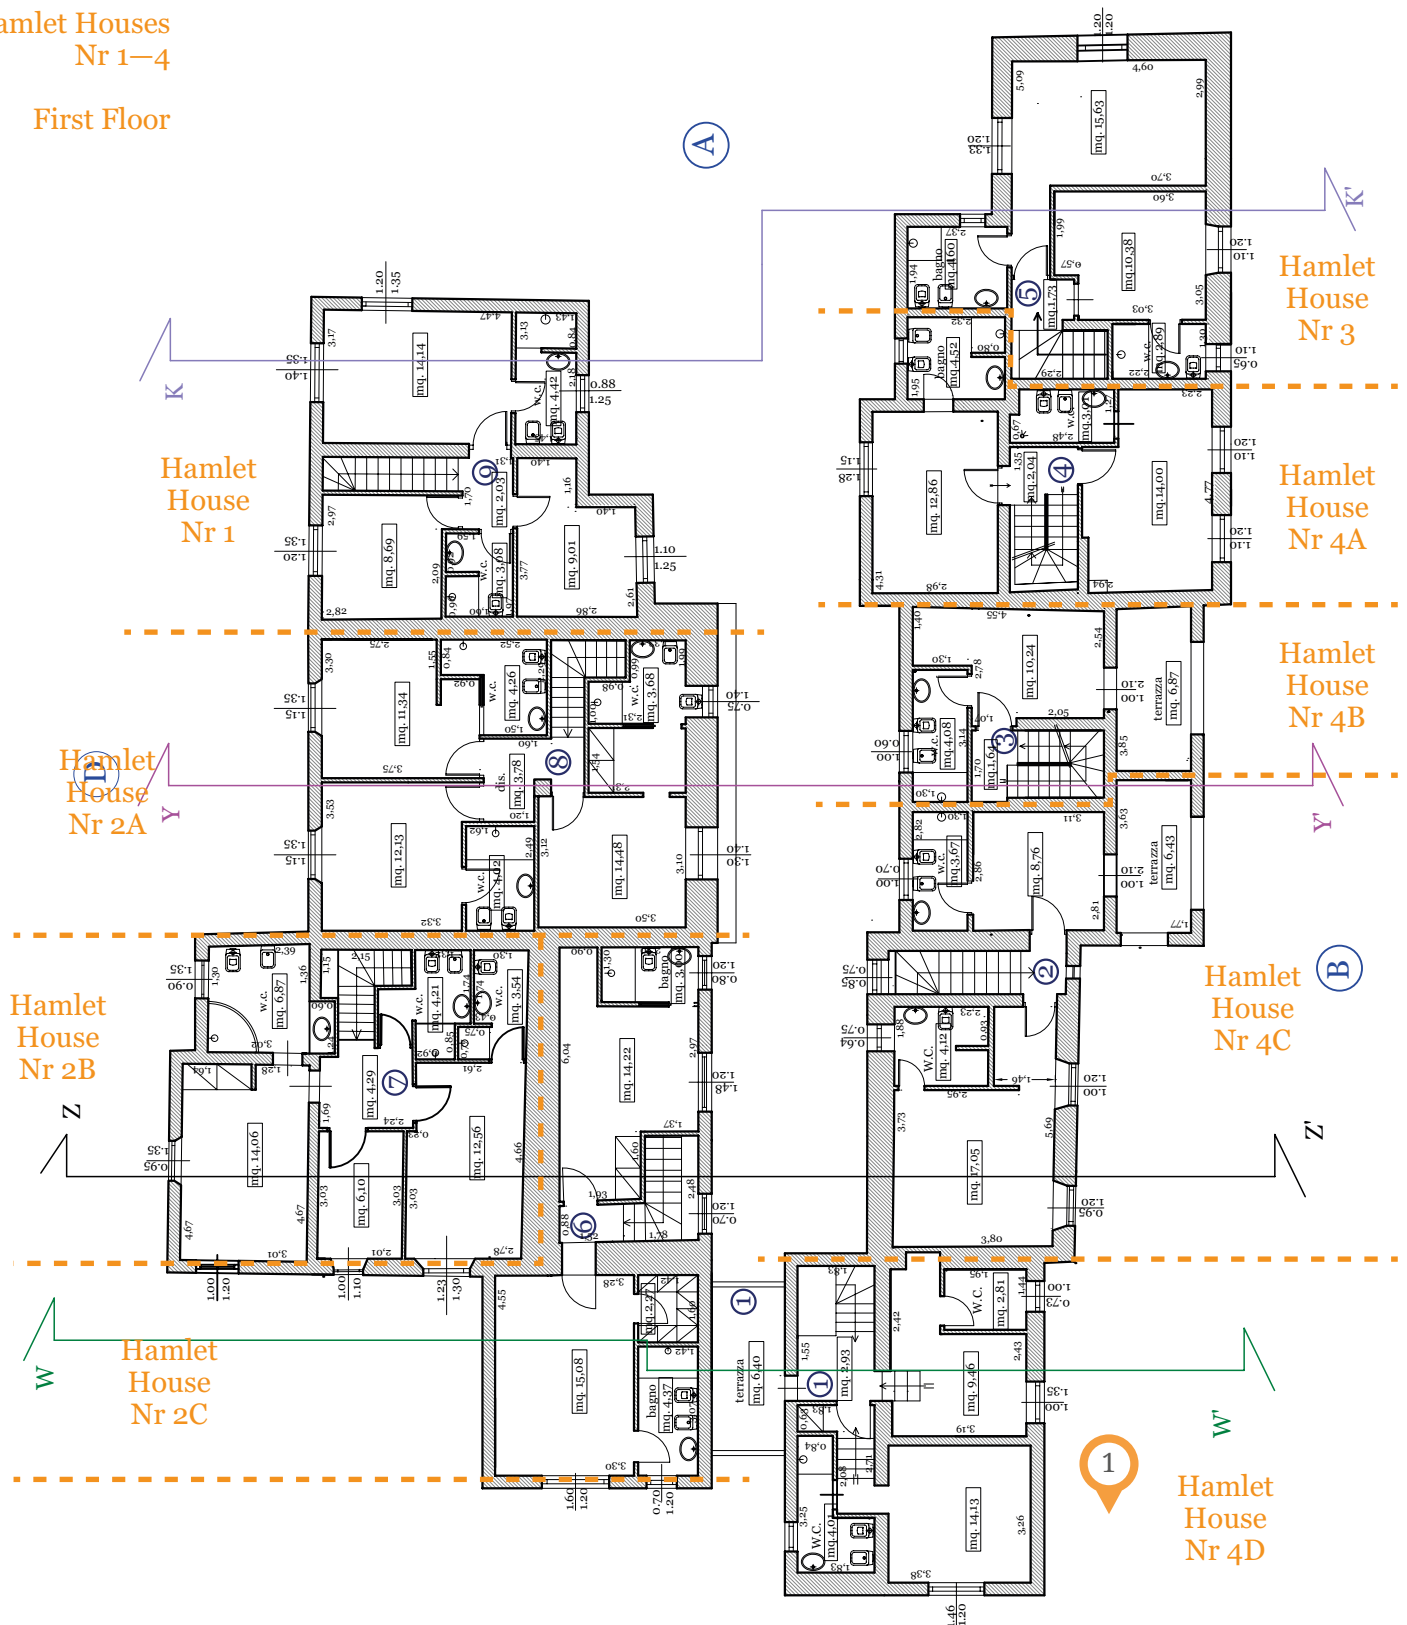

Hamlet Houses
Nr 1—4

First Floor