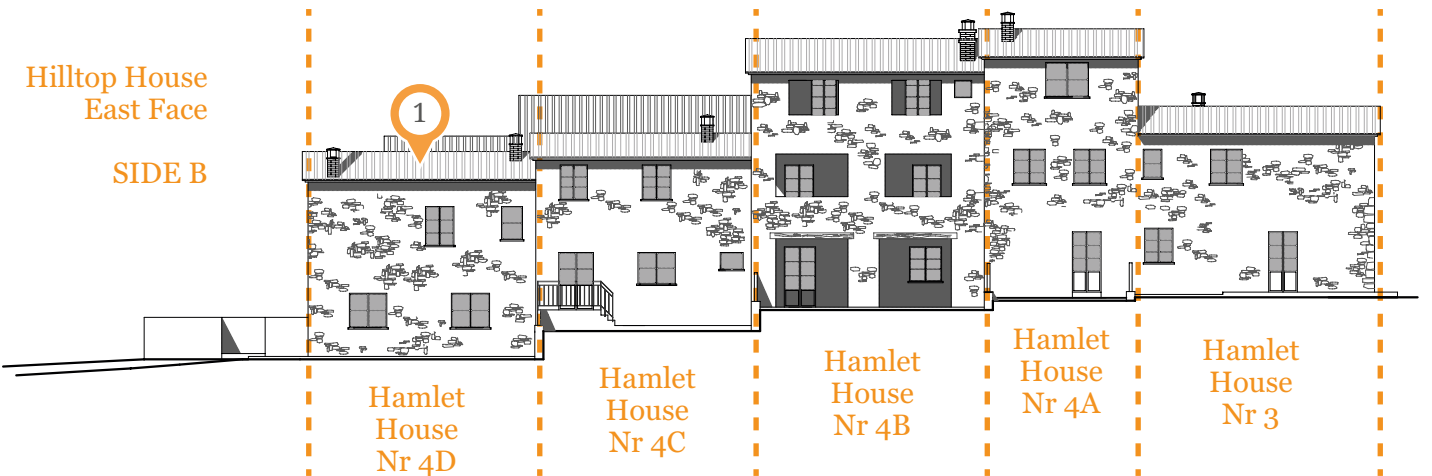

## Hamlet House Nr 1

The nine Hamlet Houses are situated around a central passage that crosses through the estate. Each house has its own private entrance and is spread over two levels with the main area leading to a terrace and a landscaped private garden, overlooking the magnificent Tuscan countryside. The houses have been built using traditional materials and methods and feature typical wooden beamed ceilings, terra-cotta flooring, solid timber apertures, finished bathrooms and white washed walls. Each Hamlet House comes complete with high-speed internet, telephone and TV wiring; plumbing, heating, electrical and gas connections as well as automated irrigation systems for the garden.

Hamlet House Nr 1			
Floors	2	Living/Dining	1
Bedrooms	2	Basement	-
Bathrooms	2	Garden Area	317 m <sup>2</sup>
Kitchen	1	Car Space(s)	2
Size [Total Floor Area ]			107 m <sup>2</sup>

Hamlet Houses  
North Face

SIDE A

Hilltop House  
East Face

SIDE B

Hamlet  
House  
Nr 4D

Hamlet  
House  
Nr 4C

Hamlet  
House  
Nr 4B

Hamlet  
House  
Nr 4A

Hamlet  
House  
Nr 3