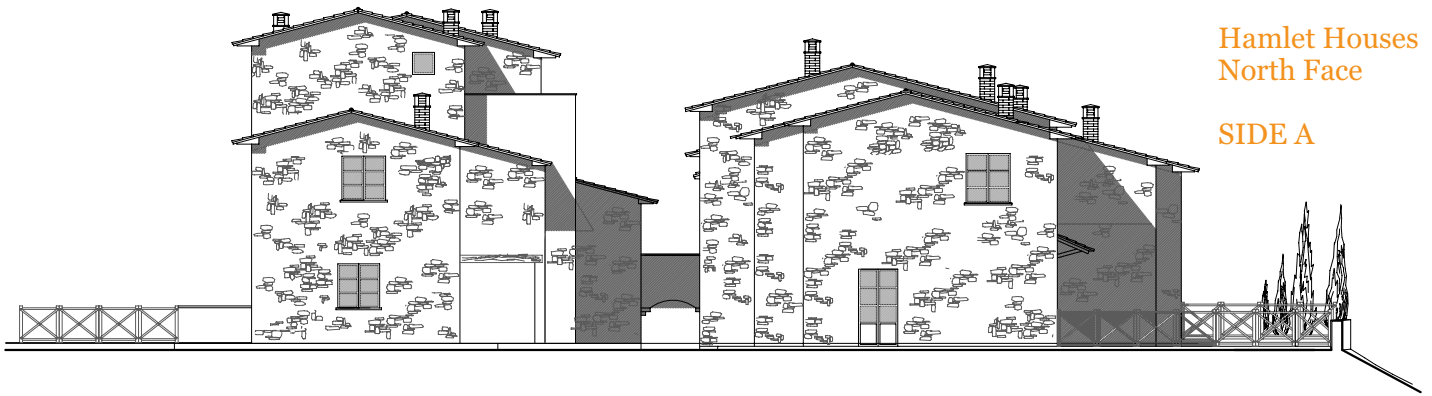

Hamlet Houses
North Face

SIDE A