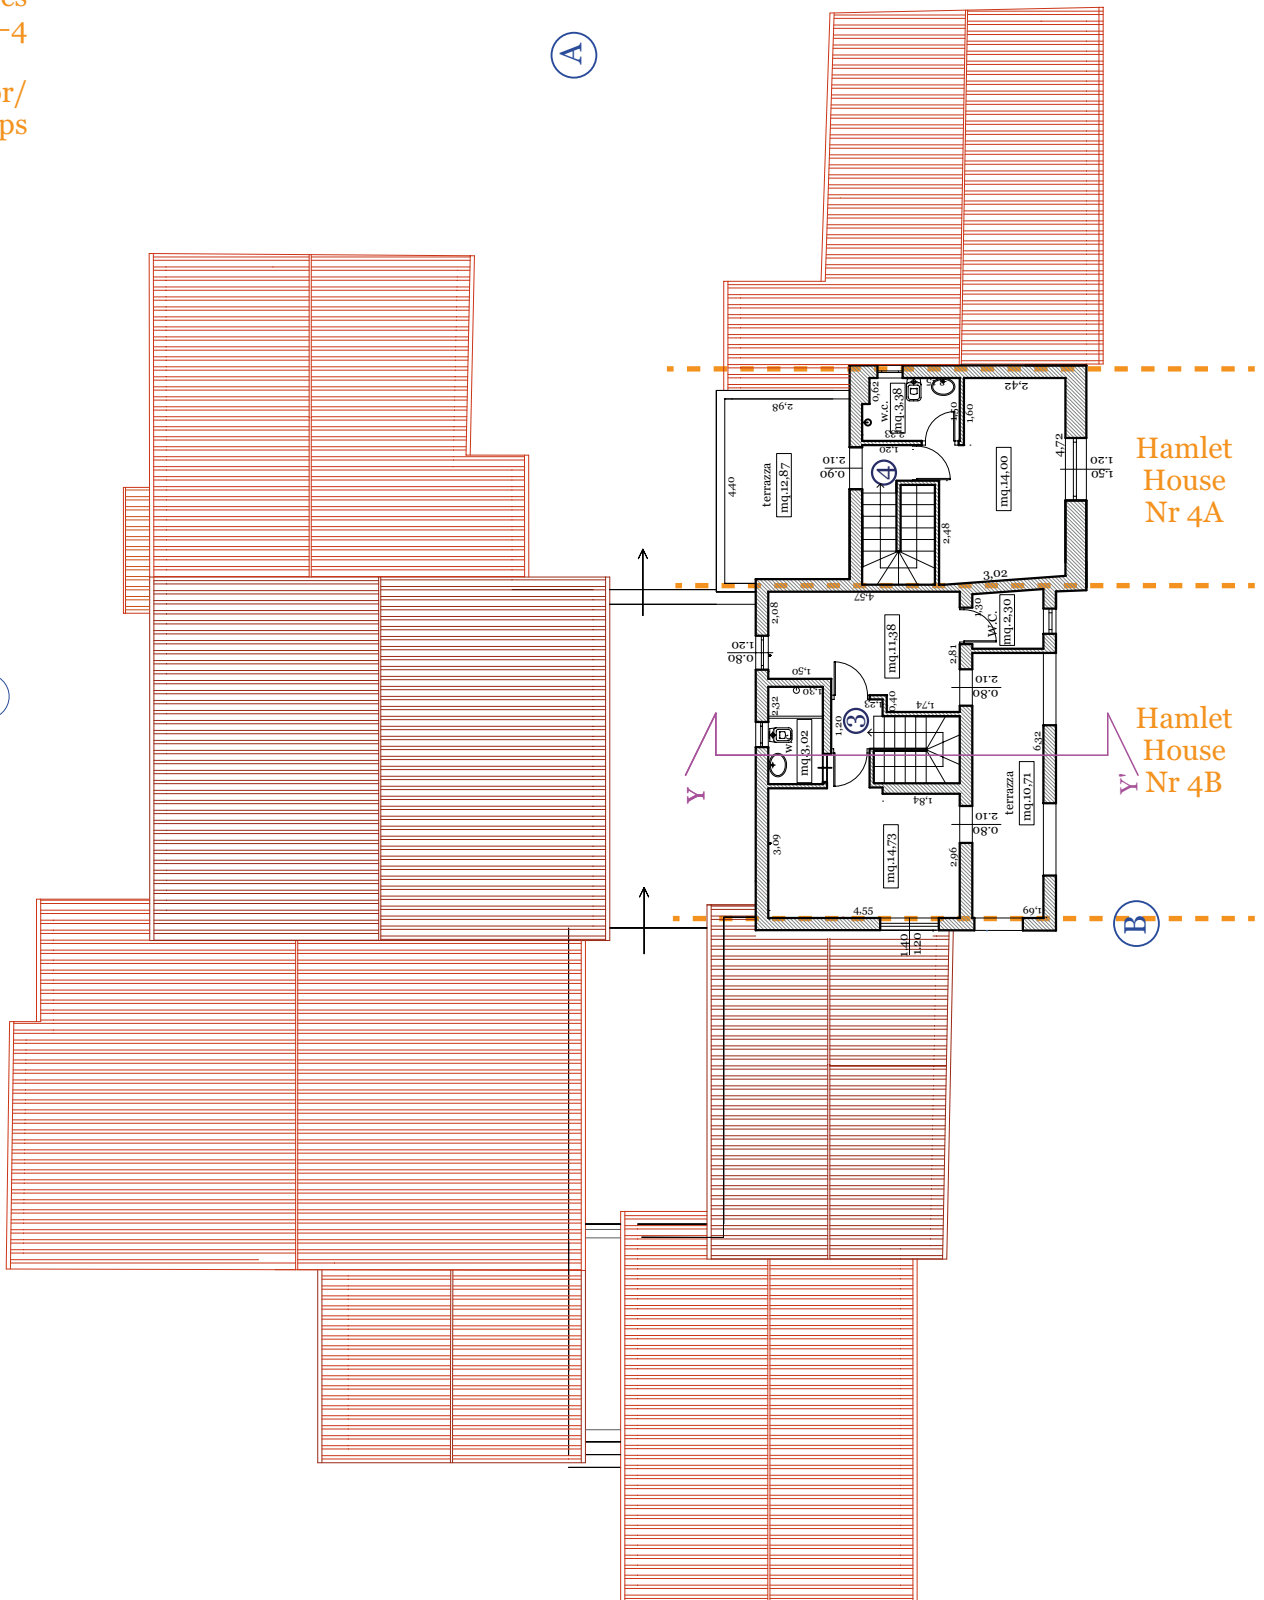

## Hamlet House Nr 1

The nine Hamlet Houses are situated around a central passage that crosses through the estate. Each house has its own private entrance and is spread over two levels with the main area leading to a terrace and a landscaped private garden, overlooking the magnificent Tuscan countryside. The houses have been built using traditional materials and methods and feature typical wooden beamed ceilings, terra-cotta flooring, solid timber apertures, finished bathrooms and white washed walls. Each Hamlet House comes complete with high-speed internet, telephone and TV wiring; plumbing, heating, electrical and gas connections as well as automated irrigation systems for the garden.

Hamlet Houses  
Nr 1-4  
Ground Floor

Hamlet Houses  
Nr 1—4

First Floor

Hamlet Houses  
Nr 1—4

Second Floor/  
Rooftops

Get in touch with us.

Email: [info@casebardi.com](mailto:info@casebardi.com)

Website: [www.casebardi.com](http://www.casebardi.com)