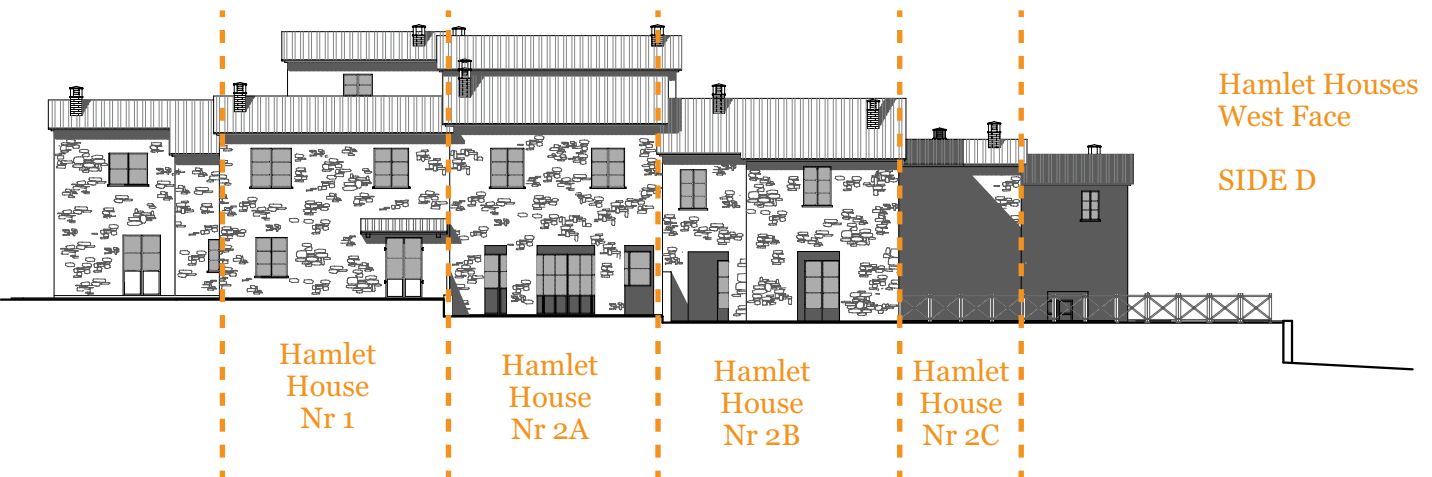

## Hamlet House Nr 1

The nine Hamlet Houses are situated around a central passage that crosses through the estate. Each house has its own private entrance and is spread over two levels with the main area leading to a terrace and a landscaped private garden, overlooking the magnificent Tuscan countryside. The houses have been built using traditional materials and methods and feature typical wooden beamed ceilings, terra-cotta flooring, solid timber apertures, finished bathrooms and white washed walls. Each Hamlet House comes complete with high-speed internet, telephone and TV wiring; plumbing, heating, electrical and gas connections as well as automated irrigation systems for the garden.

SIDE A

Hilltop House  
East Face

SIDE B

Hamlet  
House  
Nr 4D

Hamlet  
House  
Nr 4C

Hamlet  
House  
Nr 4B

Hamlet  
House  
Nr 4A

Hamlet  
House  
Nr 3

Hamlet Houses  
West Face

SIDE D

Hamlet  
House  
Nr 1

Hamlet  
House  
Nr 2A

Hamlet  
House  
Nr 2B

Hamlet  
House  
Nr 2C

Hilltop House  
South Face

SIDE C